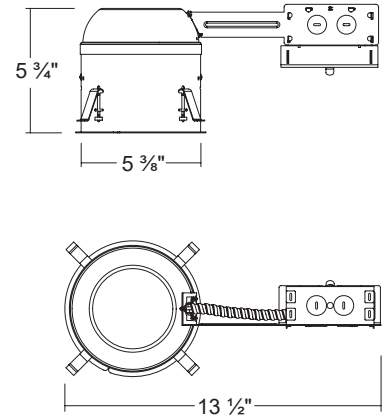

LED500SICRA / LED500SICRA-01V

5" IC Air-Tight LED Dedicated Shallow Remodel Housing

Dimensions

SPECIFICATION

Junction Box

- Listed for through branch circuit wiring
- Contains one 1-1/8", six 7/8" knockouts and four Romex pryouts with strain relief

Ceiling Thickness

- Housing adjusts from 5/8" - 1 3/8" to accommodate various ceiling thickness

Remodel Clips

- Four remodel clips secure housing and accommodates 1/2" and 5/8" ceiling materials

Listings

- cULus Listed for Damp Location
- cULus Listed for Feed Through
- Certified under ASTM-E283 for Air tight construction